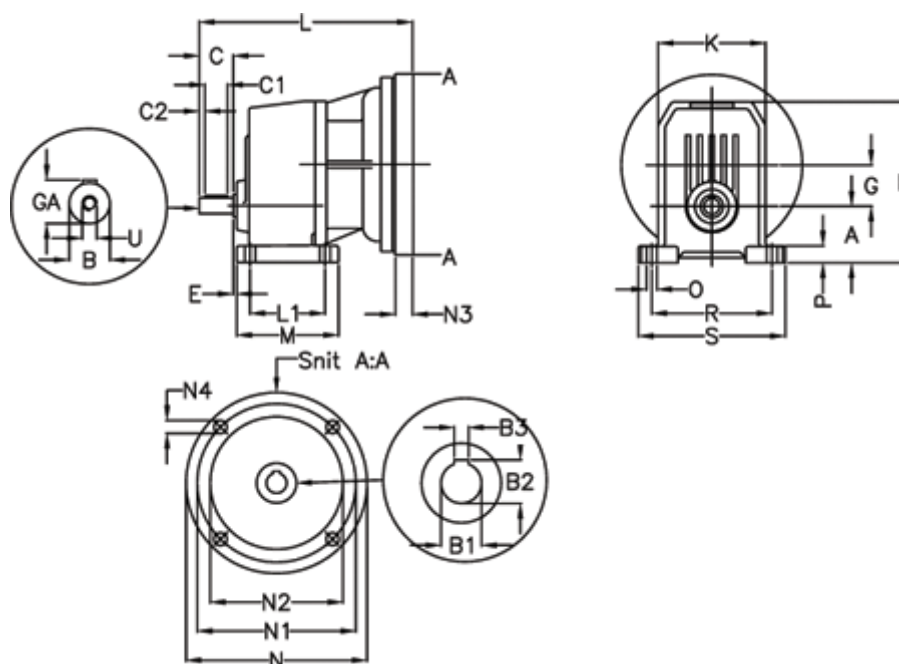

Article number: 40550400381245

Description: Single Stage Helical Gear
S 401-3,8-P112B5

Measures

A = 70	E = 23.0	M = 165.0	R = 180
B = 28	F = 8x7x50	N = 250	S = 215
B1 = 28	G = 61.7	N1 = 215	U = M8
B2 = 31.3	GA = 31.0	N2 = 180	
B3 = 8	H = 224.5	N3 = -	
C = 60	K = 155	N4 = M12x16	
C1 = 50	L = 304	O = 14	
C2 = 5	L1 = 125.0	P = 21.0	